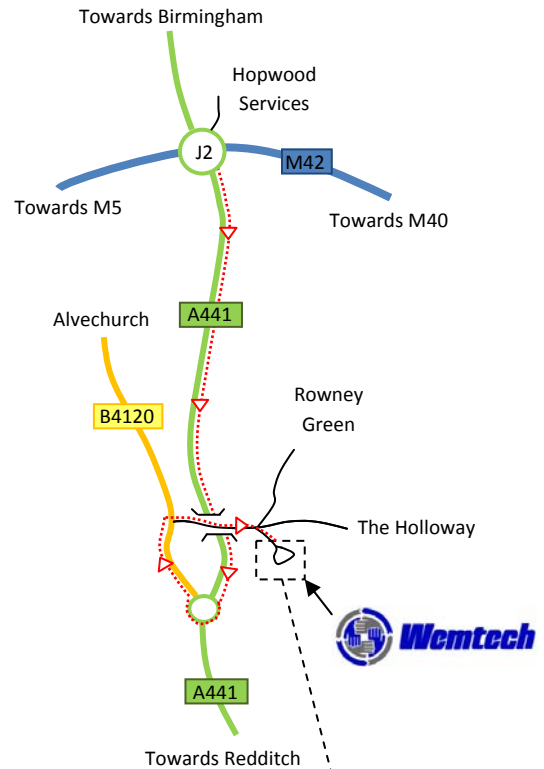

Directions to the CE Marking Association

Wemtech Ltd
Bordesley Hall, Alvechurch, Birmingham, B48 7QQ

Tel: 0044 (0) 1527 595066

The CE Marking Association is based in Bordesley Hall, to find, please follow the instructions below:

Exit at Junction 2 M42, head towards Redditch A441. At the next roundabout head towards Alvechurch. (2nd exit). After leaving the roundabout and travelling along the Alvechurch Road, you will see a sign for Bordesley Hall, which is the first turning on the right. (The road is called The Holloway.) Cross over the bridge above the A441. At the top of the hill, the entrance to Bordesley Hall is on the right. Follow the one way system and park opposite the Hall. There is a pathway to the Hall.